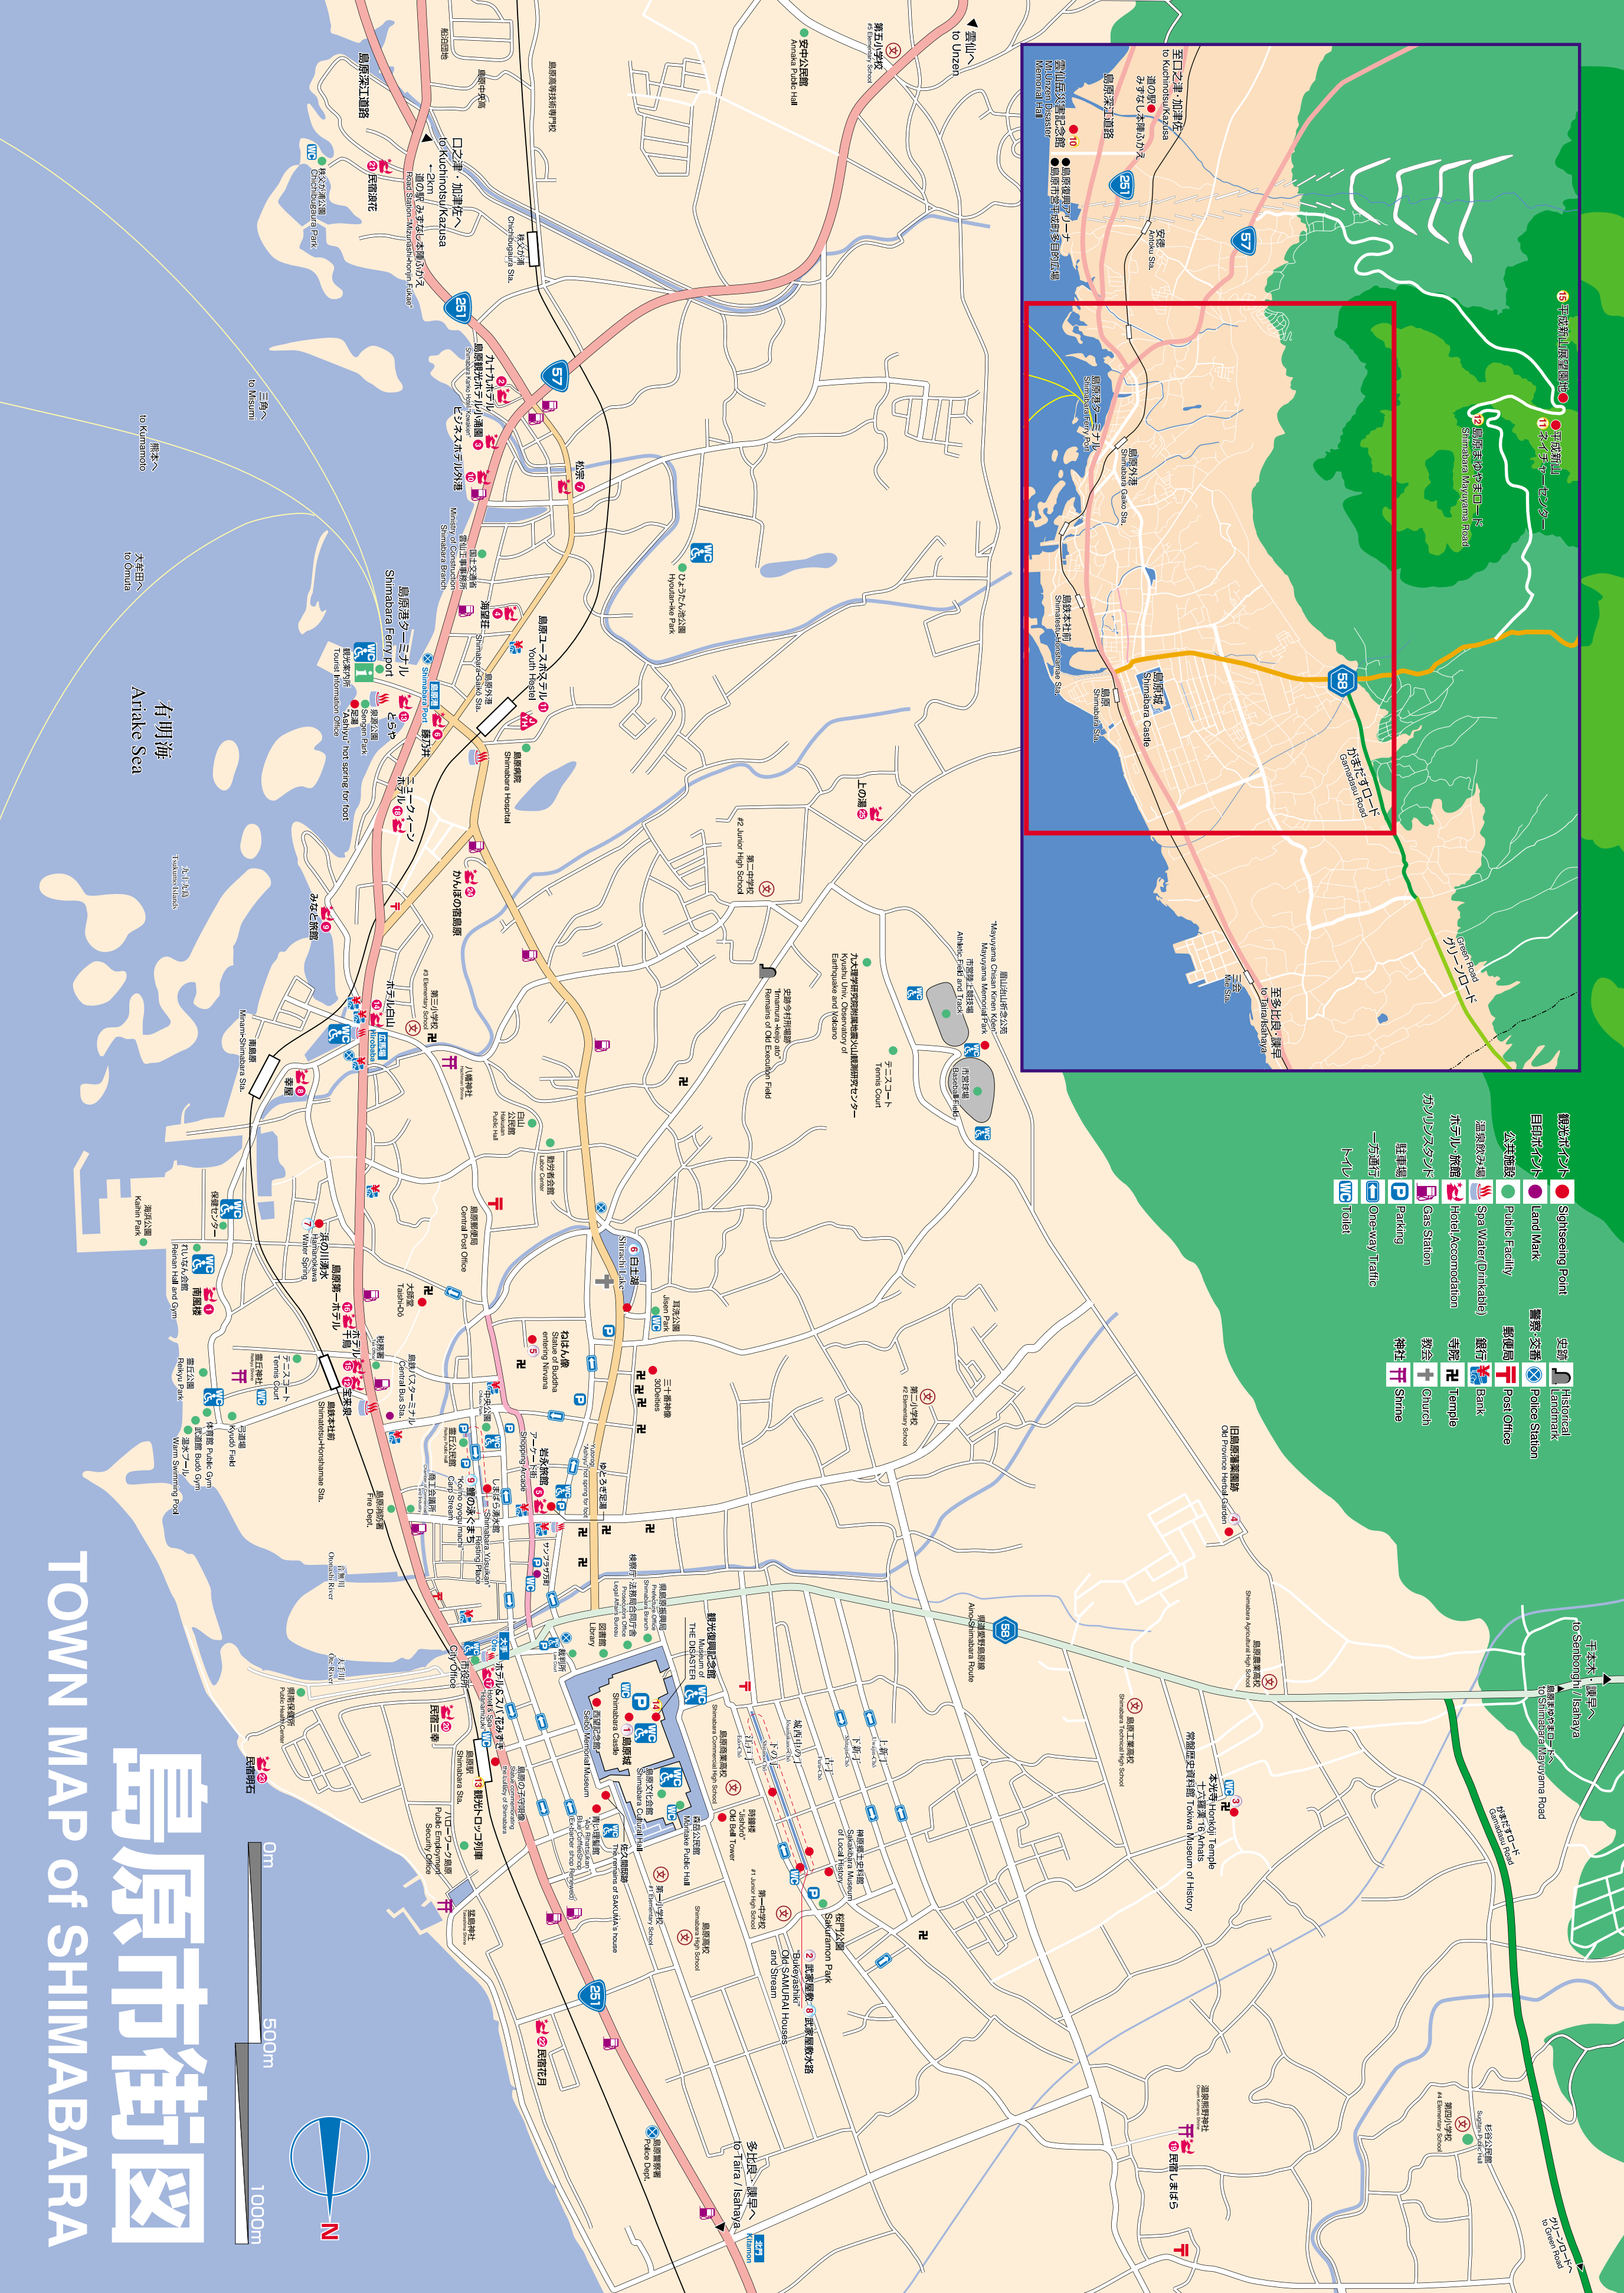

- Sightseeing Point
- Land Mark
- Public Facility
- Spa Water (Drinkable)
- Hotel/Accommodation
- Gas Station
- Parking
- One-way Traffic
- Toilet
- Historical Landmark
- Police Station
- Post Office
- Bank
- Temple
- Church
- Shrine
- Police Station
- Post Office
- Bank
- Temple
- Church
- Shrine

島原市街図

TOWN MAP of SHIMABARA

有明海
Ariake Sea

三角へ
to Misumi

熊本へ
to Kumamoto

大牟田へ
to Omura

北九州市
Takikawa Station

海軍公園
Kaimin Park